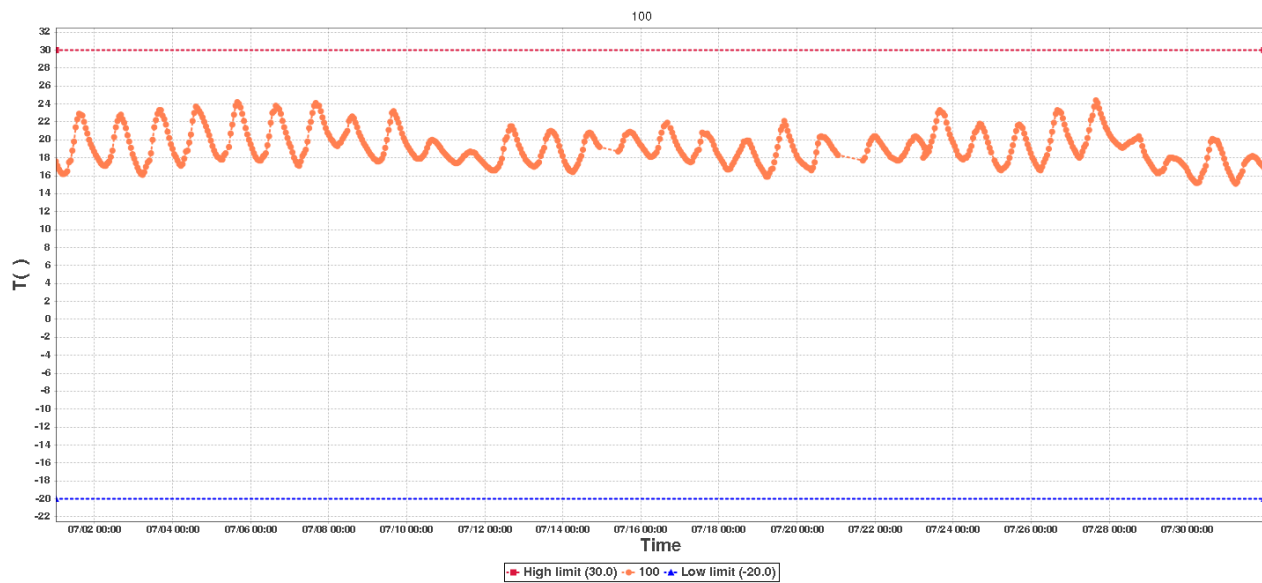

Data Log

File Generated:2018/08/06 03:14:42

Device Information

Device ID:	92173854970390518869	Device SUB-ID:	0
Device Model:	Ground Probe-1	Model:	RCW-600WiFi

100Summary

Start Time:	2018/07/01 00:12:22(GMT+00:00)	End Time:	2018/07/31 23:15:28(GMT+00:00)
High limit:	30.0	Max:	24.4
Low limit:	-20.0	Min:	15.1
Average:	19.2	Data Points:	712